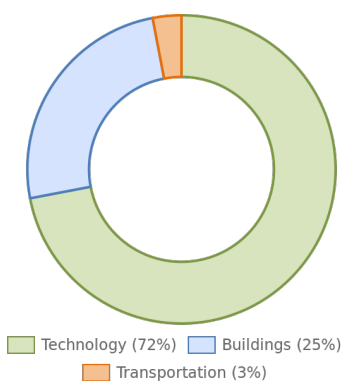

4 DISTRICT HEATING

0 - 3 400 GJ

5 DISTRIBUTION OF ENERGY

6 MAIN ENERGY USAGE

7 CO₂ OUTPUT OF CONSUMED ENERGY

1 234 ton(s)

8 OAK TREE EQUIVALENT

1 234 tree(s)