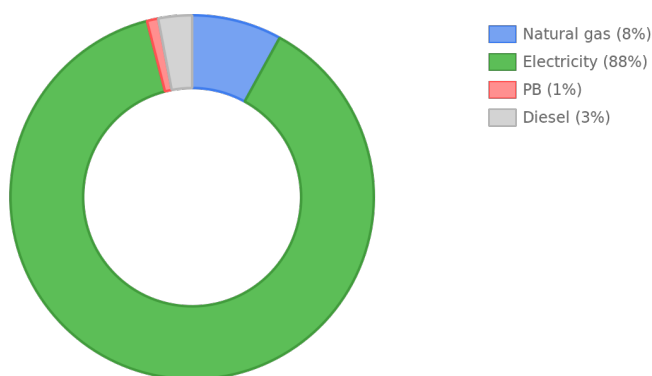

4 DISTRICT HEATING

0 - 3 400 GJ

5 DISTRIBUTION OF ENERGY

6 MAIN ENERGY USAGE

7 CO₂ OUTPUT OF CONSUMED ENERGY

1 234 ton(s)

8 OAK TREE EQUIVALENT

1 234 tree(s)

Oak tree equivalent shows the number of oak trees, which in 50 years neutralize the CO₂ output of the energy consumed in 2018.

9 RAISING AWARENESS OF EMPLOYEES

Passive reach: 100%

Active reach: 0 people

In connection with raising awareness of our employees they were informed about the following topics